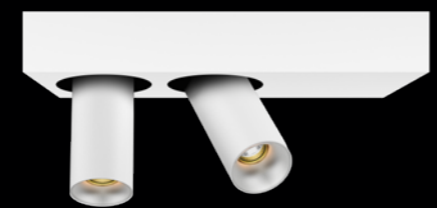

WHITE/GOLD

WHITE/SILVER HIGH GLOSS

WHITE/WHITE

WHITE/BLACK HIGH GLOSS

WHITE/BLACK MATT

WHITE/CHROME

Description	reflector	∧
2x490lm 927 2x7W	black high gloss	34°
2x500lm 930 2x7W	black high gloss	34°
2x510lm 940 2x7W	black high gloss	34°
2x490lm 927 2x7W	silver high gloss	34°
2x500lm 930 2x7W	silver high gloss	34°
2x510lm 940 2x7W	silver high gloss	34°
2x490lm 927 2x7W	chrome	34°
2x500lm 930 2x7W	chrome	34°
2x510lm 940 2x7W	chrome	34°
2x490lm 927 2x7W	white	34°
2x500lm 930 2x7W	white	34°
2x510lm 940 2x7W	white	34°
2x490lm 927 2x7W	gold	34°
2x500lm 930 2x7W	gold	34°
2x510lm 940 2x7W	gold	34°
2x490lm 927 2x7W	black matt	34°
2x500lm 930 2x7W	black matt	34°
2x510lm 940 2x7W	black matt	34°