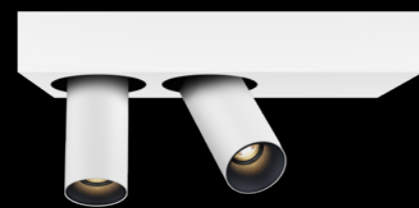

WHITE/GOLD

WHITE/SILVER HIGH GLOSS

WHITE/WHITE

WHITE/BLACK HIGH GLOSS

WHITE/BLACK MATT

WHITE/CHROME

Description	reflector	∧
2x490lm 927 2x7W	black high gloss	34°
2x500lm 930 2x7W	black high gloss	34°
2x510lm 940 2x7W	black high gloss	34°
2x490lm 927 2x7W	silver high gloss	34°
2x500lm 930 2x7W	silver high gloss	34°
2x510lm 940 2x7W	silver high gloss	34°
2x490lm 927 2x7W	chrome	34°
2x500lm 930 2x7W	chrome	34°
2x510lm 940 2x7W	chrome	34°
2x490lm 927 2x7W	white	34°
2x500lm 930 2x7W	white	34°
2x510lm 940 2x7W	white	34°
2x490lm 927 2x7W	gold	34°
2x500lm 930 2x7W	gold	34°
2x510lm 940 2x7W	gold	34°
2x490lm 927 2x7W	black matt	34°
2x500lm 930 2x7W	black matt	34°
2x510lm 940 2x7W	black matt	34°