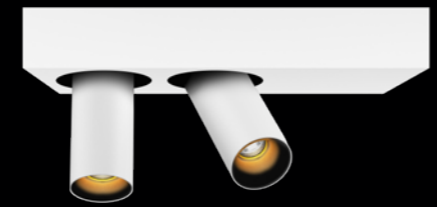

BLACK/GOLD

BLACK/SILVER HIGH GLOSS

BLACK/WHITE

BLACK/BLACK HIGH GLOSS

BLACK/BLACK MATT

BLACK/CHROME

• Chapter 3

Chapter 3

WHITE/GOLD

WHITE/SILVER HIGH GLOSS

WHITE/WHITE

WHITE/BLACK HIGH GLOSS

WHITE/BLACK MATT

WHITE/CHROME

Description	reflector	∧
2x490lm 927 2x7W	black high gloss	34°
2x500lm 930 2x7W	black high gloss	34°
2x510lm 940 2x7W	black high gloss	34°
2x490lm 927 2x7W	silver high gloss	34°
2x500lm 930 2x7W	silver high gloss	34°
2x510lm 940 2x7W	silver high gloss	34°
2x490lm 927 2x7W	chrome	34°
2x500lm 930 2x7W	chrome	34°
2x510lm 940 2x7W	chrome	34°
2x490lm 927 2x7W	white	34°
2x500lm 930 2x7W	white	34°
2x510lm 940 2x7W	white	34°
2x490lm 927 2x7W	gold	34°
2x500lm 930 2x7W	gold	34°
2x510lm 940 2x7W	gold	34°
2x490lm 927 2x7W	black matt	34°
2x500lm 930 2x7W	black matt	34°
2x510lm 940 2x7W	black matt	34°