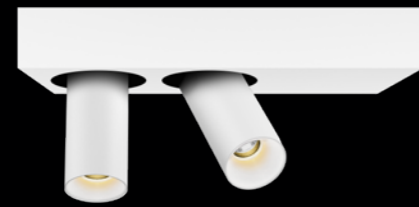

BLACK/GOLD

BLACK/SILVER HIGH GLOSS

BLACK/WHITE

BLACK/BLACK HIGH GLOSS

BLACK/BLACK MATT

BLACK/CHROME

• Chapter 3

Chapter 3

WHITE/GOLD

WHITE/SILVER HIGH GLOSS

WHITE/WHITE

WHITE/BLACK HIGH GLOSS

WHITE/BLACK MATT

WHITE/CHROME

Description	reflector	∧
2x490lm 927 2x7W	black high gloss	34°
2x500lm 930 2x7W	black high gloss	34°
2x510lm 940 2x7W	black high gloss	34°
2x490lm 927 2x7W	silver high gloss	34°
2x500lm 930 2x7W	silver high gloss	34°
2x510lm 940 2x7W	silver high gloss	34°
2x490lm 927 2x7W	chrome	34°
2x500lm 930 2x7W	chrome	34°
2x510lm 940 2x7W	chrome	34°
2x490lm 927 2x7W	white	34°
2x500lm 930 2x7W	white	34°
2x510lm 940 2x7W	white	34°
2x490lm 927 2x7W	gold	34°
2x500lm 930 2x7W	gold	34°
2x510lm 940 2x7W	gold	34°
2x490lm 927 2x7W	black matt	34°
2x500lm 930 2x7W	black matt	34°
2x510lm 940 2x7W	black matt	34°