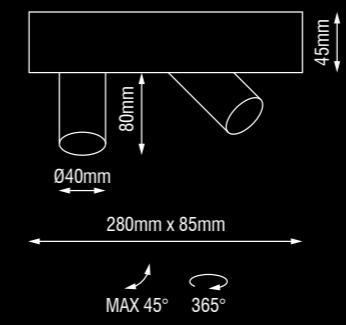

WHITE/GOLD

WHITE/SILVER HIGH GLOSS

WHITE/WHITE

WHITE/BLACK HIGH GLOSS

WHITE/BLACK MATT

WHITE/CHROME

Description	reflector	∧
2x490lm 927 2x7W	black high gloss	34°
2x500lm 930 2x7W	black high gloss	34°
2x510lm 940 2x7W	black high gloss	34°
2x490lm 927 2x7W	silver high gloss	34°
2x500lm 930 2x7W	silver high gloss	34°
2x510lm 940 2x7W	silver high gloss	34°
2x490lm 927 2x7W	chrome	34°
2x500lm 930 2x7W	chrome	34°
2x510lm 940 2x7W	chrome	34°
2x490lm 927 2x7W	white	34°
2x500lm 930 2x7W	white	34°
2x510lm 940 2x7W	white	34°
2x490lm 927 2x7W	gold	34°
2x500lm 930 2x7W	gold	34°
2x510lm 940 2x7W	gold	34°
2x490lm 927 2x7W	black matt	34°
2x500lm 930 2x7W	black matt	34°
2x510lm 940 2x7W	black matt	34°