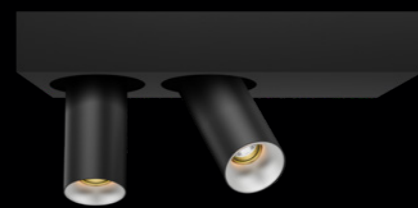

BLACK/GOLD

BLACK/SILVER HIGH GLOSS

BLACK/WHITE

BLACK/BLACK HIGH GLOSS

BLACK/BLACK MATT

BLACK/CHROME

• Chapter 3

Chapter 3

WHITE/GOLD

WHITE/SILVER HIGH GLOSS

WHITE/WHITE

WHITE/BLACK HIGH GLOSS

WHITE/BLACK MATT

WHITE/CHROME

Description	reflector	∧
2x490lm 927 2x7W	black high gloss	34°
2x500lm 930 2x7W	black high gloss	34°
2x510lm 940 2x7W	black high gloss	34°
2x490lm 927 2x7W	silver high gloss	34°
2x500lm 930 2x7W	silver high gloss	34°
2x510lm 940 2x7W	silver high gloss	34°
2x490lm 927 2x7W	chrome	34°
2x500lm 930 2x7W	chrome	34°
2x510lm 940 2x7W	chrome	34°
2x490lm 927 2x7W	white	34°
2x500lm 930 2x7W	white	34°
2x510lm 940 2x7W	white	34°
2x490lm 927 2x7W	gold	34°
2x500lm 930 2x7W	gold	34°
2x510lm 940 2x7W	gold	34°
2x490lm 927 2x7W	black matt	34°
2x500lm 930 2x7W	black matt	34°
2x510lm 940 2x7W	black matt	34°