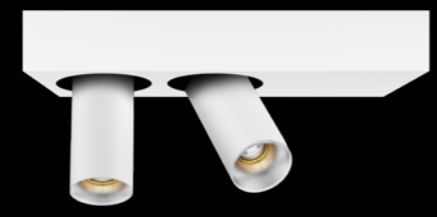

BLACK/GOLD

BLACK/SILVER HIGH GLOSS

BLACK/WHITE

BLACK/BLACK HIGH GLOSS

BLACK/BLACK MATT

BLACK/CHROME

• Chapter 3

Chapter 3

WHITE/GOLD

WHITE/SILVER HIGH GLOSS

WHITE/WHITE

WHITE/BLACK HIGH GLOSS

WHITE/BLACK MATT

WHITE/CHROME

Description	reflector	∧
2x490lm 927 2x7W	black high gloss	34°
2x500lm 930 2x7W	black high gloss	34°
2x510lm 940 2x7W	black high gloss	34°
2x490lm 927 2x7W	silver high gloss	34°
2x500lm 930 2x7W	silver high gloss	34°
2x510lm 940 2x7W	silver high gloss	34°
2x490lm 927 2x7W	chrome	34°
2x500lm 930 2x7W	chrome	34°
2x510lm 940 2x7W	chrome	34°
2x490lm 927 2x7W	white	34°
2x500lm 930 2x7W	white	34°
2x510lm 940 2x7W	white	34°
2x490lm 927 2x7W	gold	34°
2x500lm 930 2x7W	gold	34°
2x510lm 940 2x7W	gold	34°
2x490lm 927 2x7W	black matt	34°
2x500lm 930 2x7W	black matt	34°
2x510lm 940 2x7W	black matt	34°