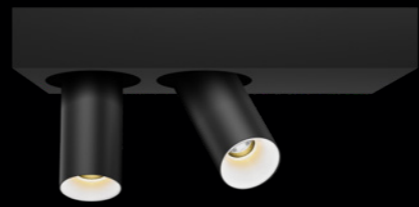

BLACK/GOLD

BLACK/SILVER HIGH GLOSS

BLACK/WHITE

BLACK/BLACK HIGH GLOSS

BLACK/BLACK MATT

BLACK/CHROME

• Chapter 3

Chapter 3

WHITE/GOLD

WHITE/SILVER HIGH GLOSS

WHITE/WHITE

WHITE/BLACK HIGH GLOSS

WHITE/BLACK MATT

WHITE/CHROME

Description	reflector	∧
2x490lm 927 2x7W	black high gloss	34°
2x500lm 930 2x7W	black high gloss	34°
2x510lm 940 2x7W	black high gloss	34°
2x490lm 927 2x7W	silver high gloss	34°
2x500lm 930 2x7W	silver high gloss	34°
2x510lm 940 2x7W	silver high gloss	34°
2x490lm 927 2x7W	chrome	34°
2x500lm 930 2x7W	chrome	34°
2x510lm 940 2x7W	chrome	34°
2x490lm 927 2x7W	white	34°
2x500lm 930 2x7W	white	34°
2x510lm 940 2x7W	white	34°
2x490lm 927 2x7W	gold	34°
2x500lm 930 2x7W	gold	34°
2x510lm 940 2x7W	gold	34°
2x490lm 927 2x7W	black matt	34°
2x500lm 930 2x7W	black matt	34°
2x510lm 940 2x7W	black matt	34°