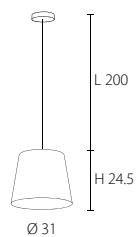

Designed by: studio IK

**Mug 45 direct**  
 1 x 100W/E27  
 Material: Fiberglass  
 9 kg

Outside	Inside	Art No.
Bronze look	White	KL-2811
Concrete look	White	KL-2851
White	White	KL-2831
Black	White	KL-2841
Metal look	White	KL-2801
Rough gold	White	KL-287R1
Smooth gold	White	KL-2871
Olive	White	KL-28O1
Liver	White	KL-28L1
Gold leaf	White	KL-28GL1
Pink	White	KL-28P1
Silver	White	KL-28S1
Turquoise	White	KL-28T1
Red	White	KL-28R1

**Soft Bullit**  
 1 x 100W/E27  
 Material: Fiberglass  
 9 kg

Outside	Inside	Art No.
Bronze look	White	KL-SB2811
Concrete look	White	KL-SB2851
Shiny White	White	KL-SB2831
Shiny Black	White	KL-SB2841
Metal look	White	KL-SB2801
Rough gold	White	KL-SB287R1
Smooth gold	White	KL-SB2871
Olive	White	KL-SB28O1
Liver	White	KL-SB28L1
Gold leaf	White	KL-28GL1SB
Pink	White	KL-SB28P1
Silver	White	KL-SB28S1
Turquoise	White	KL-SB28T1
Red	White	KL-SB28R1

**Bucket**  
 1 x 100W/E27  
 Material: Fiberglass  
 9 kg

Outside	Inside	Art No.
Bronze look	White	KL-BU2811
Concrete look	White	KL-BU2851
Shiny White	White	KL-BU2831
Shiny Black	White	KL-BU2841
Metal look	White	KL-BU2801
Rough gold	White	KL-BU287R1
Smooth gold	White	KL-BU2871
Olive	White	KL-BU28O1
Liver	White	KL-BU28L1
Gold leaf	White	KL-BU28GL1
Pink	White	KL-BU28P1
Silver	White	KL-BU28S1
Turquoise	White	KL-BU28T1
Red	White	KL-BU28R1