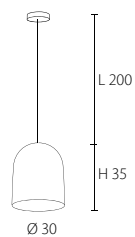

Designed by: studio IK

**Mug 45 direct**  
 1 x 100W/E27  
 Material: Fiberglass  
 9 kg

Outside	Inside	Art No.
Bronze look	White	KL-2811
Concrete look	White	KL-2851
White	White	KL-2831
Black	White	KL-2841
Metal look	White	KL-2801
Rough gold	White	KL-287R1
Smooth gold	White	KL-2871
Olive	White	KL-28O1
Liver	White	KL-28L1
Gold leaf	White	KL-28GL1
Pink	White	KL-28P1
Silver	White	KL-28S1
Turquoise	White	KL-28T1
Red	White	KL-28R1

**Soft Bullit**  
 1 x 100W/E27  
 Material: Fiberglass  
 9 kg

Outside	Inside	Art No.
Bronze look	White	KL-SB2811
Concrete look	White	KL-SB2851
Shiny White	White	KL-SB2831
Shiny Black	White	KL-SB2841
Metal look	White	KL-SB2801
Rough gold	White	KL-SB287R1
Smooth gold	White	KL-SB2871
Olive	White	KL-SB28O1
Liver	White	KL-SB28L1
Gold leaf	White	KL-28GL1SB
Pink	White	KL-SB28P1
Silver	White	KL-SB28S1
Turquoise	White	KL-SB28T1
Red	White	KL-SB28R1

**Bucket**  
 1 x 100W/E27  
 Material: Fiberglass  
 9 kg

Outside	Inside	Art No.
Bronze look	White	KL-BU2811
Concrete look	White	KL-BU2851
Shiny White	White	KL-BU2831
Shiny Black	White	KL-BU2841
Metal look	White	KL-BU2801
Rough gold	White	KL-BU287R1
Smooth gold	White	KL-BU2871
Olive	White	KL-BU28O1
Liver	White	KL-BU28L1
Gold leaf	White	KL-BU28GL1
Pink	White	KL-BU28P1
Silver	White	KL-BU28S1
Turquoise	White	KL-BU28T1
Red	White	KL-BU28R1