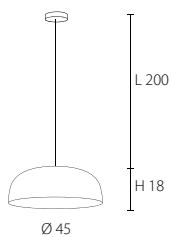

Designed by: studio IK

**Mug 45 direct**  
 1 x 100W/E27  
 Material: Fiberglass  
 9 kg

Outside	Inside	Art No.
Bronze look	White	KL-2811
Concrete look	White	KL-2851
White	White	KL-2831
Black	White	KL-2841
Metal look	White	KL-2801
Rough gold	White	KL-287R1
Smooth gold	White	KL-2871
Olive	White	KL-28O1
Liver	White	KL-28L1
Gold leaf	White	KL-28GL1
Pink	White	KL-28P1
Silver	White	KL-28S1
Turquoise	White	KL-28T1
Red	White	KL-28R1

**Soft Bullit**  
 1 x 100W/E27  
 Material: Fiberglass  
 9 kg

Outside	Inside	Art No.
Bronze look	White	KL-SB2811
Concrete look	White	KL-SB2851
Shiny White	White	KL-SB2831
Shiny Black	White	KL-SB2841
Metal look	White	KL-SB2801
Rough gold	White	KL-SB287R1
Smooth gold	White	KL-SB2871
Olive	White	KL-SB28O1
Liver	White	KL-SB28L1
Gold leaf	White	KL-28GL1SB
Pink	White	KL-SB28P1
Silver	White	KL-SB28S1
Turquoise	White	KL-SB28T1
Red	White	KL-SB28R1

**Bucket**  
 1 x 100W/E27  
 Material: Fiberglass  
 9 kg

Outside	Inside	Art No.
Bronze look	White	KL-BU2811
Concrete look	White	KL-BU2851
Shiny White	White	KL-BU2831
Shiny Black	White	KL-BU2841
Metal look	White	KL-BU2801
Rough gold	White	KL-BU287R1
Smooth gold	White	KL-BU2871
Olive	White	KL-BU28O1
Liver	White	KL-BU28L1
Gold leaf	White	KL-BU28GL1
Pink	White	KL-BU28P1
Silver	White	KL-BU28S1
Turquoise	White	KL-BU28T1
Red	White	KL-BU28R1