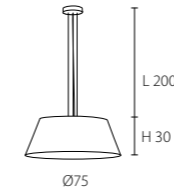

Skirt 75
1 x 100W/E27
Material: Fiberglass
10 kg

Outside	Inside	Art No.
Silk Black	Fuchsia	KL-2090
Silk Black	Gold	KL-2046
Silk Black	lime green	KL-2093
Silk Black	Orange	KL-2092
Silk Black	White	KL-2091
Silk Black	Red	KL-2094
Silk White	Fuchsia	KL-2080
Silk White	lime green	KL-2083
Silk White	Orange	KL-2082
Silk White	White	KL-2081
Silk White	Red	KL-2084