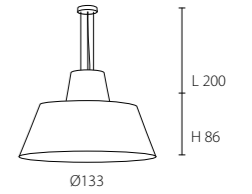

Skirt Top 133
1 x 100W/E27
Material: Fiberglass
13 kg

Outside	Inside	Art No.
Silk Black	Fuchsia	KL-2590
Silk Black	Gold	KL-2546
Silk Black	lime green	KL-2593
Silk Black	Orange	KL-2592
Silk Black	White	KL-2591
Silk Black	Red	KL-2594
Silk White	Fuchsia	KL-2580
Silk White	lime green	KL-2583
Silk White	Orange	KL-2582
Silk White	White	KL-2581
Silk White	Red	KL-2584