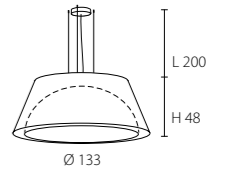

Designed by: studio IK

Skirt Cup 75
 1 x 100W/E27
 Material: Fiberglass
 20 kg

Outside	Inside	Art No.
Concrete look	Fuchsia	KL-2150
Concrete look	Gold	KL-2156
Concrete look	Gold Leaf	KL-2158
Concrete look	lime green	KL-2153
Concrete look	Orange	KL-2152
Concrete look	White	KL-2151
Concrete look	Red	KL-2154

Skirt Cup 133
 1 x 100W/E27
 Material: Fiberglass
 26 kg

Outside	Inside	Art No.
Concrete look	Fuchsia	KL-2250
Concrete look	Gold	KL-2256
Concrete look	Gold Leaf	KL-2258
Concrete look	lime green	KL-2253
Concrete look	Orange	KL-2252
Concrete look	White	KL-2251
Concrete look	Red	KL-2254