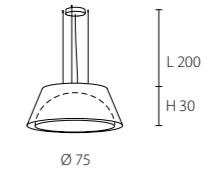

Designed by: studio IK

Skirt Cup 75
 1 x 100W/E27
 Material: Fiberglass
 20 kg

Outside	Inside	Art No.
Concrete look	Fuchsia	KL-2150
Concrete look	Gold	KL-2156
Concrete look	Gold Leaf	KL-2158
Concrete look	lime green	KL-2153
Concrete look	Orange	KL-2152
Concrete look	White	KL-2151
Concrete look	Red	KL-2154

Skirt Cup 133
 1 x 100W/E27
 Material: Fiberglass
 26 kg

Outside	Inside	Art No.
Concrete look	Fuchsia	KL-2250
Concrete look	Gold	KL-2256
Concrete look	Gold Leaf	KL-2258
Concrete look	lime green	KL-2253
Concrete look	Orange	KL-2252
Concrete look	White	KL-2251
Concrete look	Red	KL-2254