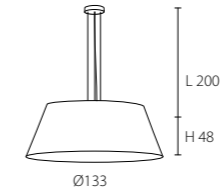

Designed by: studio IK

Skirt Cup 75
 1 x 100W/E27
 Material: Fiberglass
 20 kg

Outside	Inside	Art No.
Concrete look	Fuchsia	KL-2150
Concrete look	Gold	KL-2156
Concrete look	Gold Leaf	KL-2158
Concrete look	lime green	KL-2153
Concrete look	Orange	KL-2152
Concrete look	White	KL-2151
Concrete look	Red	KL-2154

Skirt Cup 133
 1 x 100W/E27
 Material: Fiberglass
 26 kg

Outside	Inside	Art No.
Concrete look	Fuchsia	KL-2250
Concrete look	Gold	KL-2256
Concrete look	Gold Leaf	KL-2258
Concrete look	lime green	KL-2253
Concrete look	Orange	KL-2252
Concrete look	White	KL-2251
Concrete look	Red	KL-2254

Custom ral colours or longer cables available on request.

Skirt 75
 1 x 100W/E27
 Material: Fiberglass
 10 kg

Outside	Inside	Art No.
Silk Black	Fuchsia	KL-2090
Silk Black	Gold	KL-2046
Silk Black	lime green	KL-2093
Silk Black	Orange	KL-2092
Silk Black	White	KL-2091
Silk Black	Red	KL-2094
Silk White	Fuchsia	KL-2080
Silk White	lime green	KL-2083
Silk White	Orange	KL-2082
Silk White	White	KL-2081
Silk White	Red	KL-2084