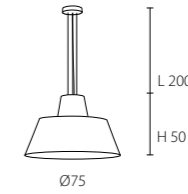

Skirt Cup 133
 1 x 100W/E27
 Material: Fiberglass
 26 kg

Outside	Inside	Art No.
Concrete look	Fuchsia	KL-2250
Concrete look	Gold	KL-2256
Concrete look	Gold Leaf	KL-2258
Concrete look	lime green	KL-2253
Concrete look	Orange	KL-2252
Concrete look	White	KL-2251
Concrete look	Red	KL-2254

Custom ral colours or longer cables available on request.

Skirt 75
 1 x 100W/E27
 Material: Fiberglass
 10 kg

Outside	Inside	Art No.
Silk Black	Fuchsia	KL-2090
Silk Black	Gold	KL-2046
Silk Black	lime green	KL-2093
Silk Black	Orange	KL-2092
Silk Black	White	KL-2091
Silk Black	Red	KL-2094
Silk White	Fuchsia	KL-2080
Silk White	lime green	KL-2083
Silk White	Orange	KL-2082
Silk White	White	KL-2081
Silk White	Red	KL-2084

Skirt 133
 1 x 100W/E27
 Material: Fiberglass
 13 kg

Outside	Inside	Art No.
Silk Black	Fuchsia	KL-2390
Silk Black	Gold	KL-2346
Silk Black	lime green	KL-2393
Silk Black	Orange	KL-2392
Silk Black	White	KL-2391
Silk Black	Red	KL-2394
Silk White	Fuchsia	KL-2380
Silk White	lime green	KL-2383
Silk White	Orange	KL-2382
Silk White	White	KL-2381
Silk White	Red	KL-2384